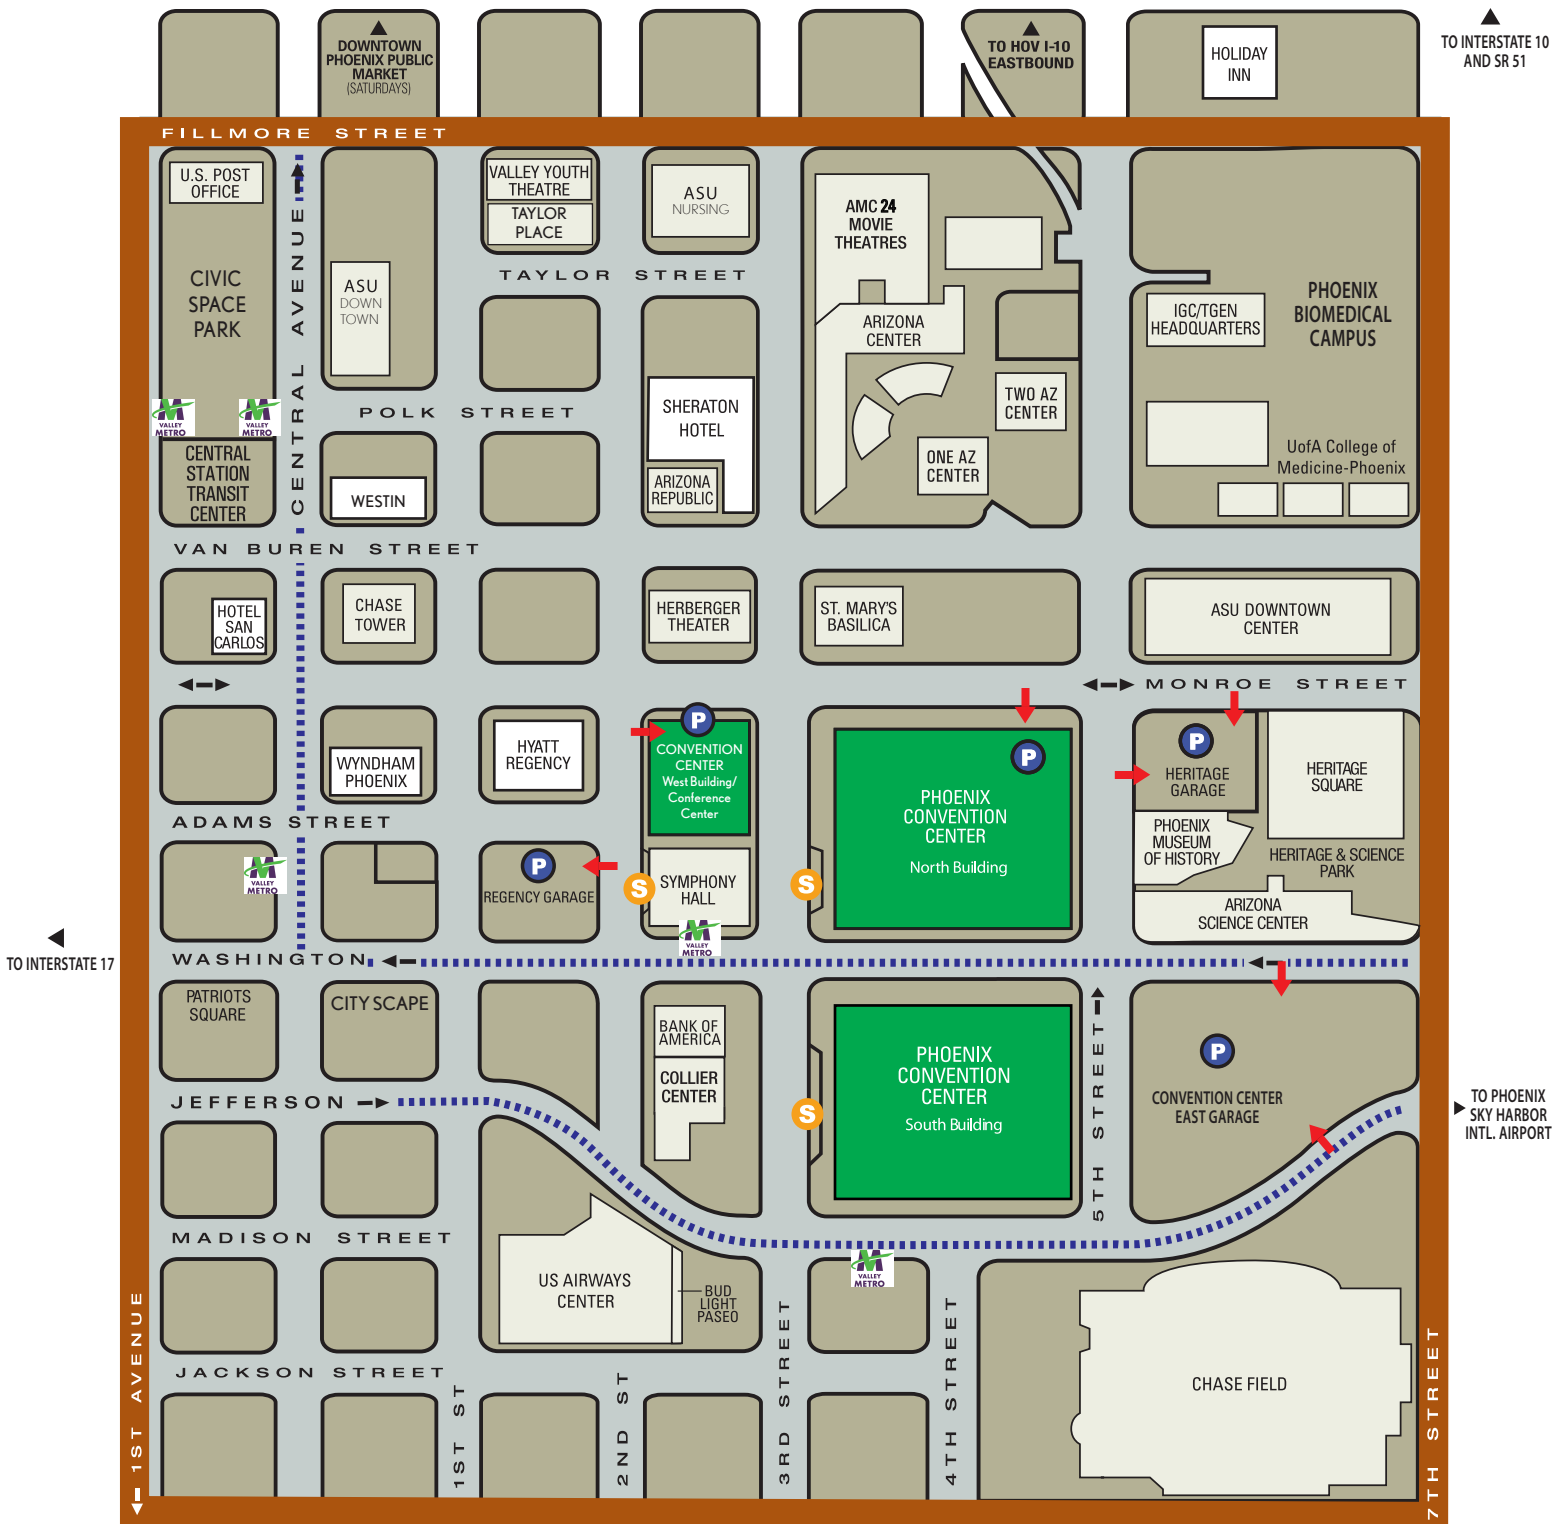

# WALKING & PARKING MAP

## LEGEND

**P** Parking Garages    **→** Parking Garage Entrance

**M** Light Rail Station

**---** METRO Light Rail

**S** Shuttle Drop-Off/Pick-up